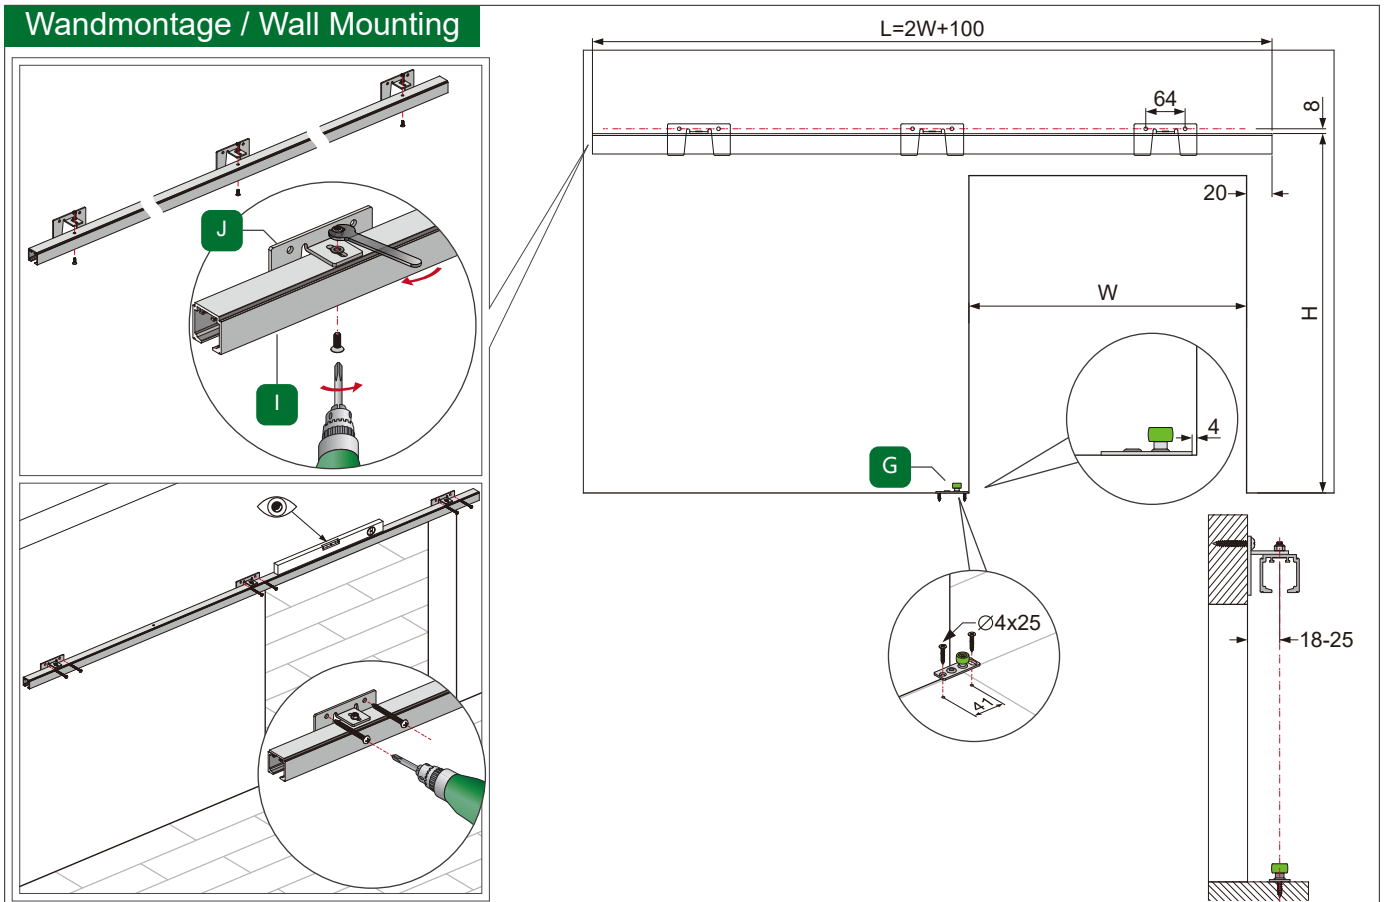

Wandmontage / Wall Mounting