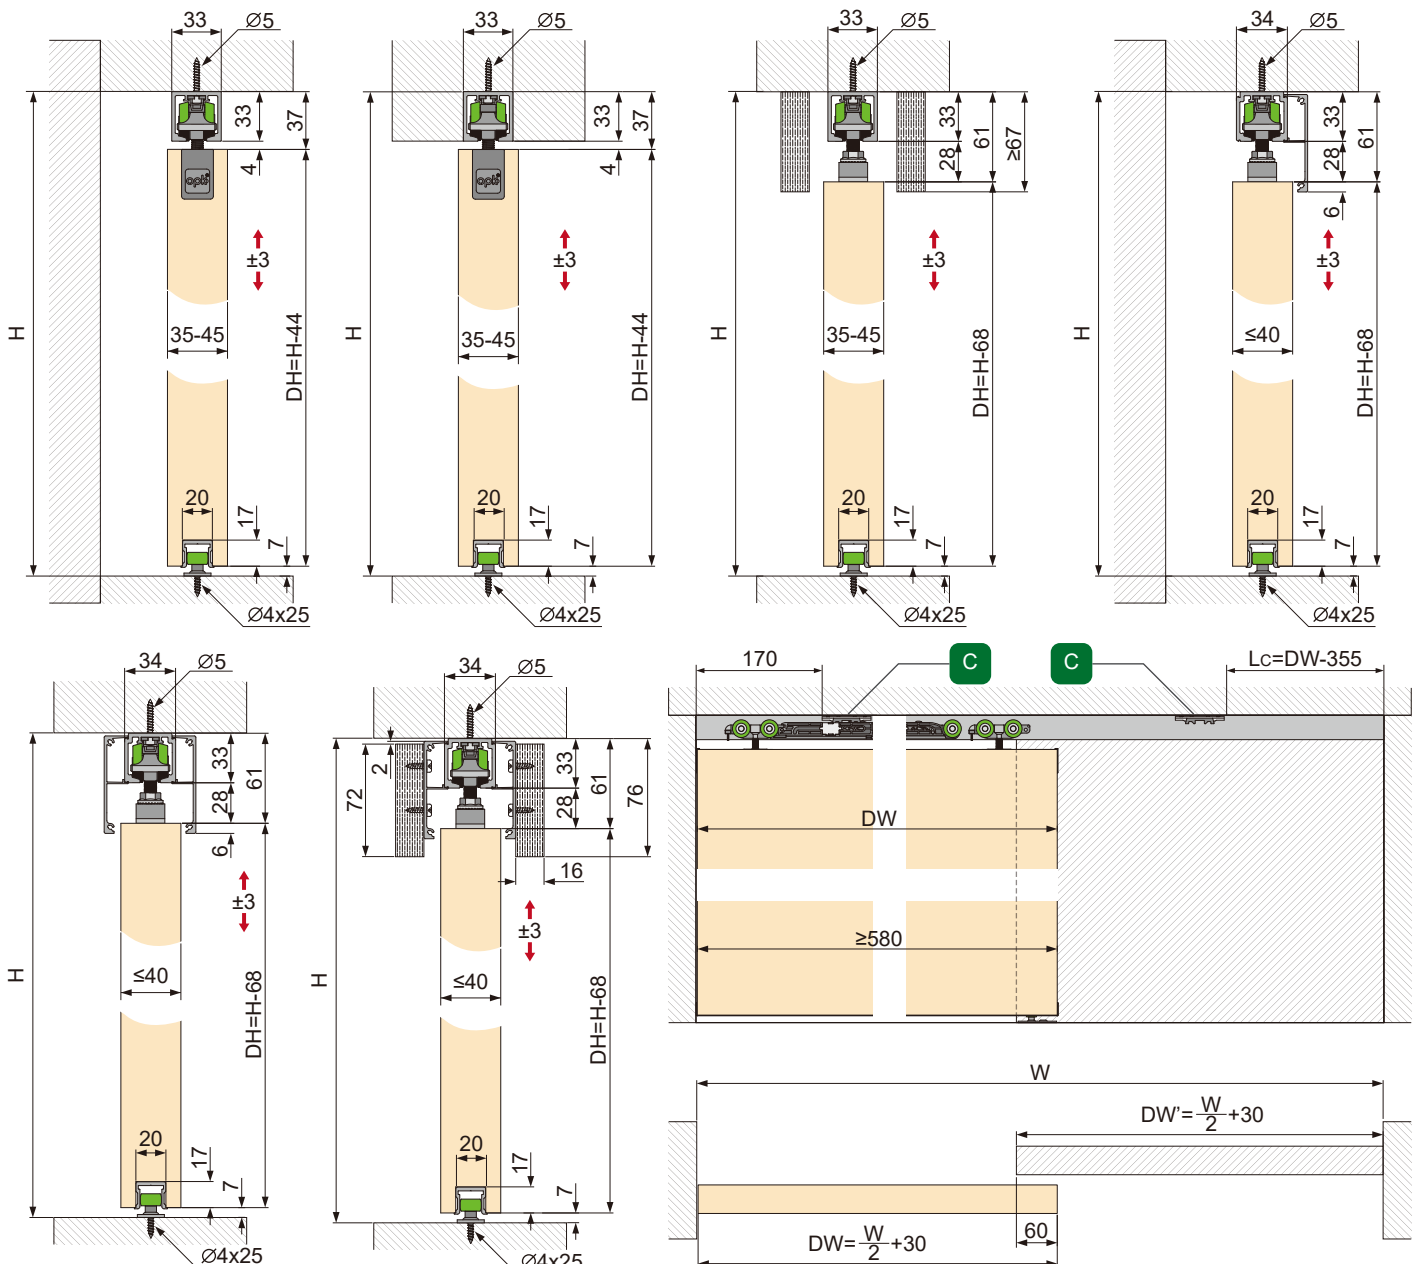

opk® opk Spaceship 80 W Deckenmontage / Ceiling Mounting Wandmontage / Wall Mounting Instruction

Deckenmontage / Ceiling Mounting

1 Wood Minimal

1 **Wood Minimal**

2 **Wood**

Diagram 1 shows the assembly of the 'Wood Minimal' system. Components A, B, C, and D are shown. Step 1 shows component E being inserted into the track. Step 2 shows the track being pushed into the channel. Step 3 shows the rollers being inserted into the track. Inset diagrams show component D being inserted into the track and a screw being tightened into the track.

Diagram 2 shows the assembly of the 'Wood' system. Components A, B, C, and D are shown. Step 1 shows component F being inserted into the track. Step 2 shows a screw being inserted into the track. Step 3 shows the rollers being inserted into the track. Inset diagrams show component D being inserted into the track and a screw being tightened into the track.

2 Deckenmontage / Ceiling Mounting

2 **Deckenmontage / Ceiling Mounting**

Diagram 2 illustrates the ceiling mounting of the system. The main diagram shows a perspective view of the track being mounted to a ceiling. Dimensions include $L=W$, W , $DW = \frac{W}{2} + 30$, and $\frac{W}{2}$. Components I and G are labeled. A circular inset shows a detail of the mounting bracket with a 4mm offset on each side.

Two cross-sectional diagrams show the track being mounted to a ceiling. The first shows a track with a width of 33mm and a mounting height of 16.5mm. The second shows a track with a width of 34mm and a mounting height of 17mm.