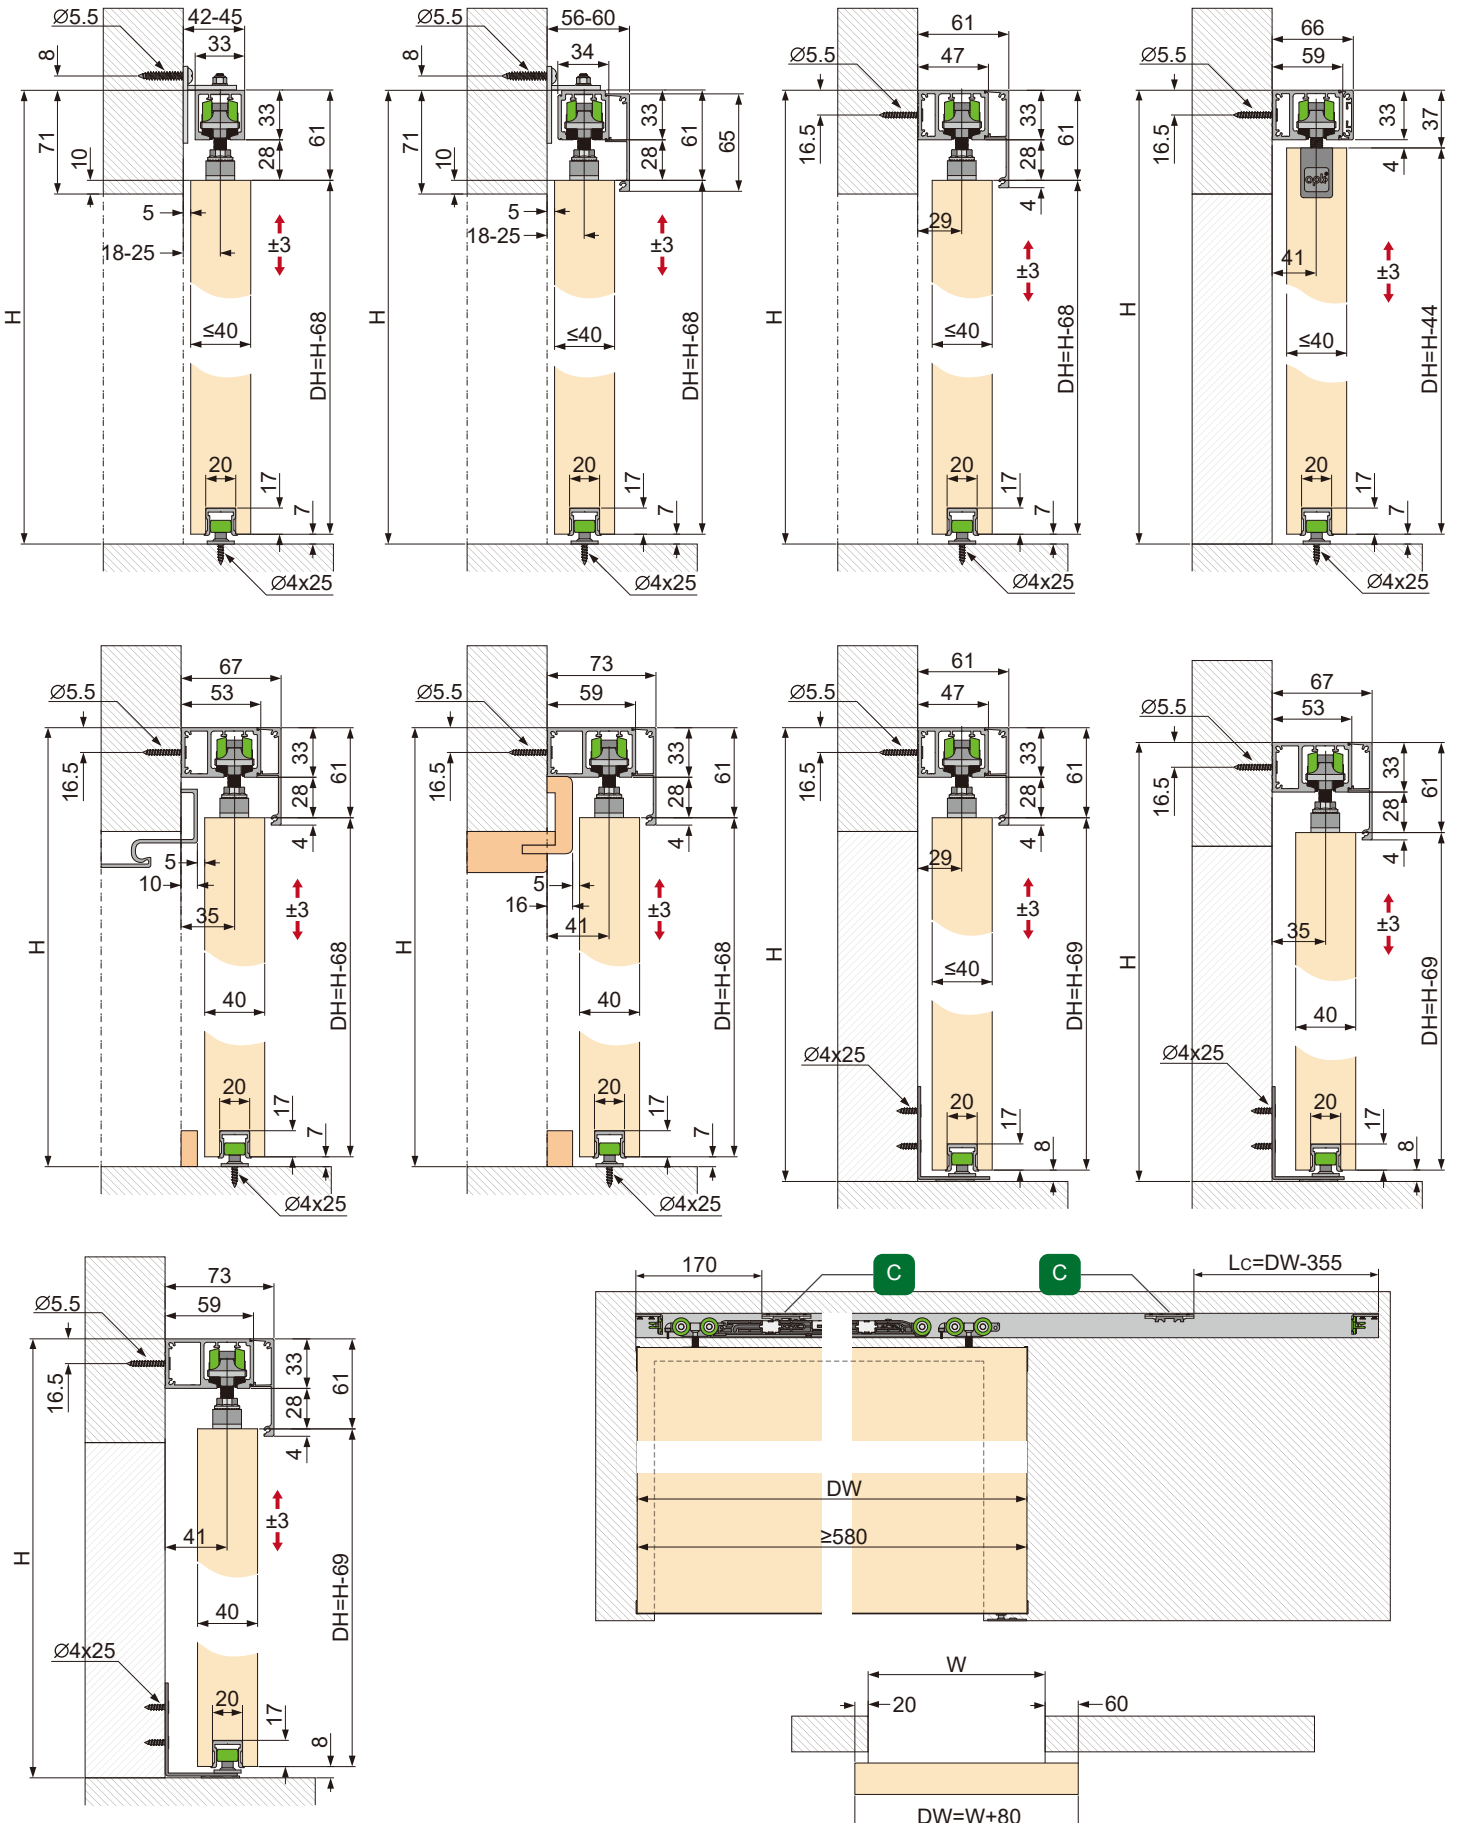

opk® opk Spaceship 80 W Deckenmontage / Ceiling Mounting Wandmontage / Wall Mounting Instruction

Deckenmontage / Ceiling Mounting

1 Wood Minimal

1 **Wood Minimal**

2 **Wood**

Diagram 1 shows the assembly of the 'Wood Minimal' system. Components A, B, C, and D are shown. Step 1 shows component E being inserted into the track. Step 2 shows the track being pushed into the channel. Step 3 shows the rollers being inserted into the track. Inset diagrams show component D being inserted into the track and a screw being tightened into the track.

Diagram 2 shows the assembly of the 'Wood' system. Components A, B, C, and D are shown. Step 1 shows component F being inserted into the track. Step 2 shows a screw being inserted into the track. Step 3 shows the rollers being inserted into the track. Inset diagrams show component D being inserted into the track and a screw being tightened into the track.

2 Deckenmontage / Ceiling Mounting

2 **Deckenmontage / Ceiling Mounting**

Diagram 2 illustrates the ceiling mounting of the system. The main diagram shows a perspective view of the track being mounted to a ceiling. Dimensions include $L=W$, W , $DW = \frac{W}{2} + 30$, and $\frac{W}{2}$. Components I and G are labeled. A circular inset shows a detail of the mounting bracket with a 4mm offset on each side.

Two cross-sectional diagrams show the track being mounted to a ceiling. The first shows a track with a width of 33mm and a mounting height of 16.5mm. The second shows a track with a width of 34mm and a mounting height of 17mm.