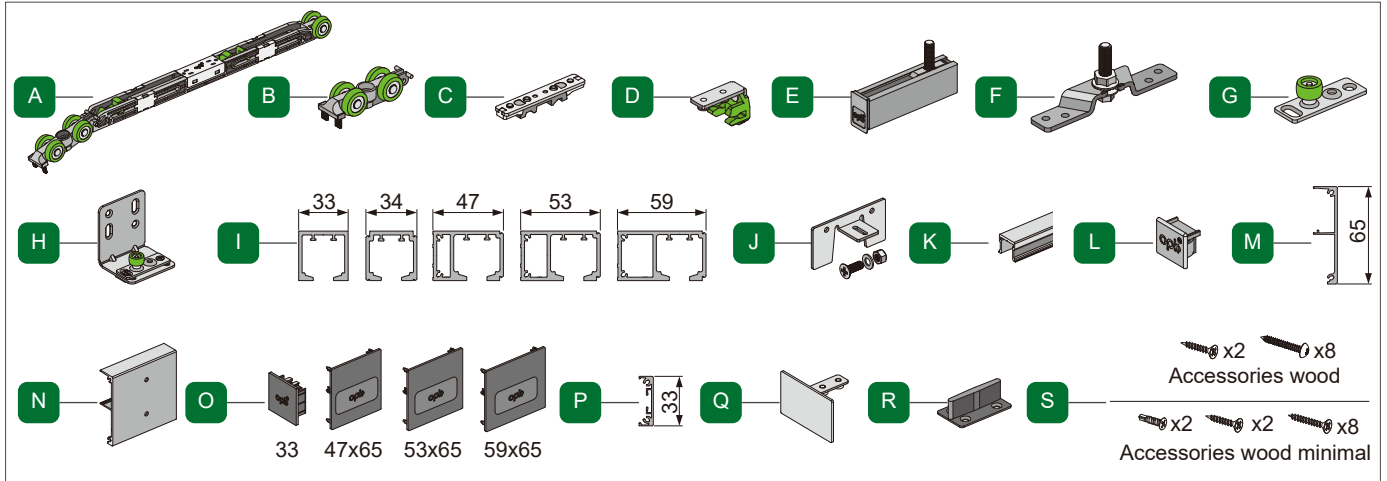

opk® opk Spaceship 80 W Deckenmontage / Ceiling Mounting Wandmontage / Wall Mounting Instruction

Deckenmontage / Ceiling Mounting

1 Wood Minimal

1 **Wood Minimal**

2 **Wood**

Diagram 1 shows the assembly of the 'Wood Minimal' system. Components A, B, C, and D are shown. Step 1 shows component E being inserted into the track. Step 2 shows the track being pushed into the channel. Step 3 shows the rollers being inserted into the track. Inset diagrams show component D being inserted into the track and a screw being tightened into the track.

Diagram 2 shows the assembly of the 'Wood' system. Components A, B, C, and D are shown. Step 1 shows component F being inserted into the track. Step 2 shows a screw being inserted into the track. Step 3 shows the rollers being inserted into the track. Inset diagrams show component D being inserted into the track and a screw being tightened into the track.

Two cross-sectional diagrams show the track being mounted to a ceiling. The first shows a track with a width of 33mm and a mounting height of 16.5mm. The second shows a track with a width of 34mm and a mounting height of 17mm.

A detailed inset shows the mounting bracket being secured to the ceiling with two screws of size $\text{Ø}4 \times 25$. The distance between the screws is 41mm. The track is positioned $\frac{W}{2}$ from the edge of the ceiling.