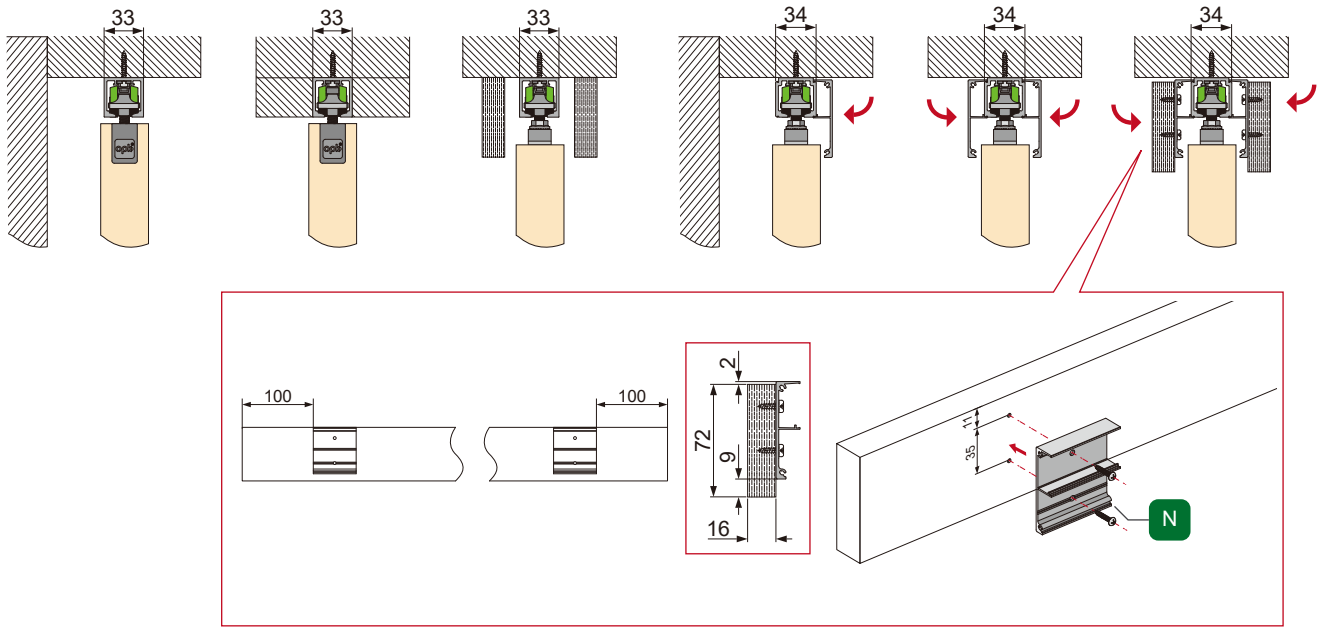

Diagram 2 shows the assembly of the 'Wood' system. Components A, B, C, and D are shown. Step 1 shows component F being inserted into the track. Step 2 shows a screw being inserted into the track. Step 3 shows the rollers being inserted into the track. Inset diagrams show component D being inserted into the track and a screw being tightened into the track.

Two cross-sectional diagrams show the track being mounted to a ceiling. The first shows a track with a width of 33mm and a mounting height of 16.5mm. The second shows a track with a width of 34mm and a mounting height of 17mm.

A detailed inset shows the mounting bracket being secured to the ceiling with two screws of size $\text{Ø}4 \times 25$. The distance between the screws is 41mm. The track is positioned $\frac{W}{2}$ from the edge of the ceiling.

Wandmontage / Wall Mounting

Wandmontage / Wall Mounting

6 Deckenmontage / Ceiling Mounting

Wandmontage / Wall Mounting