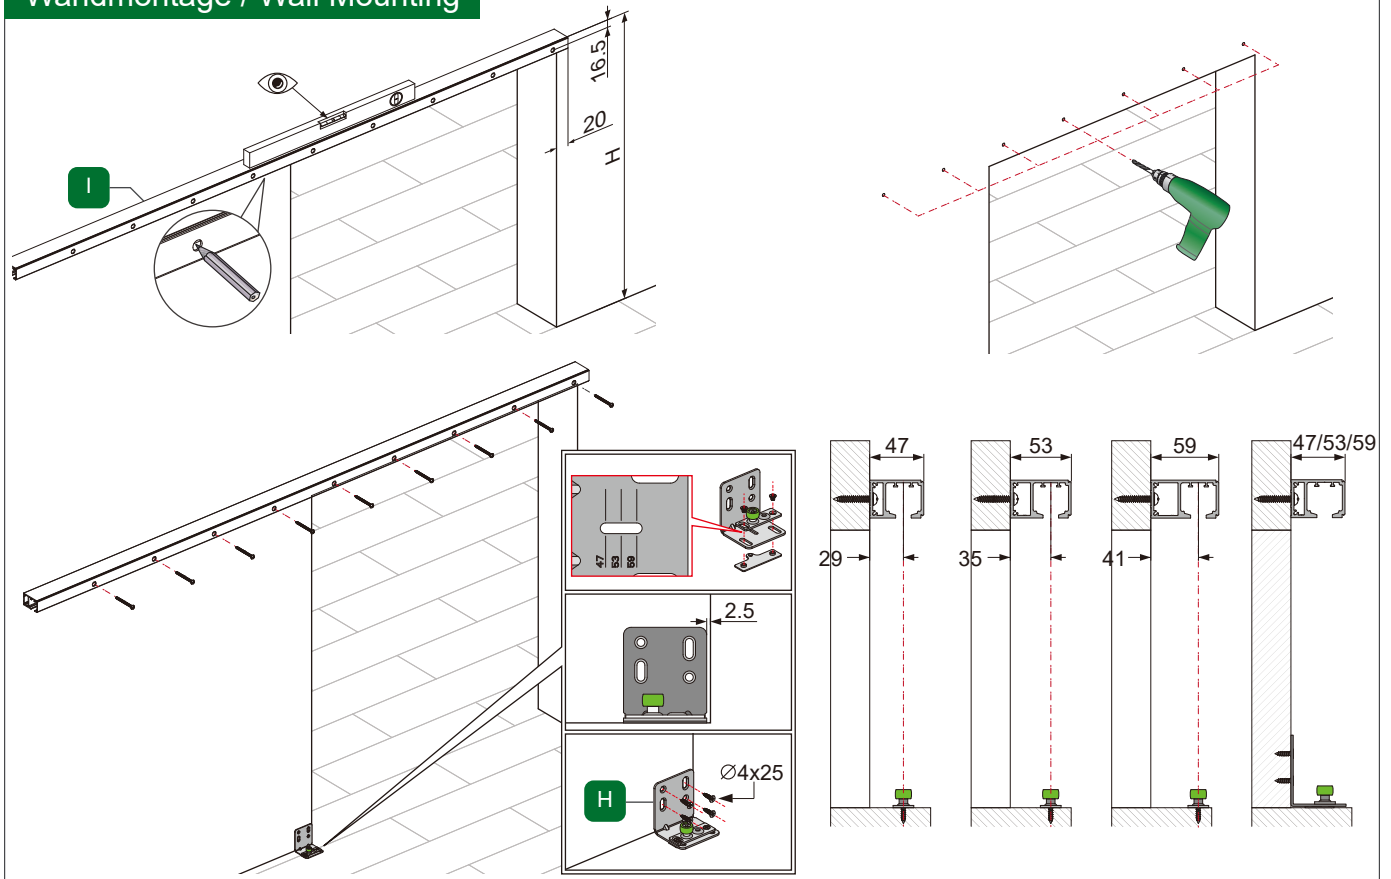

Wandmontage / Wall Mounting